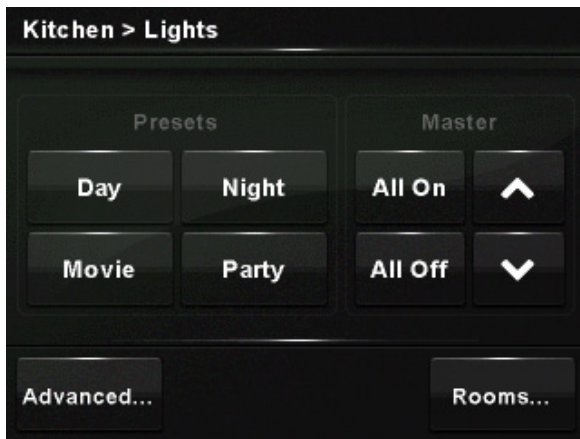

Layout - Home Activities

Layout - Music Server Browse

Layout - Music Server Rooms

Layout - Music Server

Quick Key - Climate 1 Main

Quick Key - Climate 2 Zones

Quick Key - Lights 1 Scenes

Quick Key - Lights 2 Detail

Quick Key - Lights 3 Rooms

Quick Key - Security