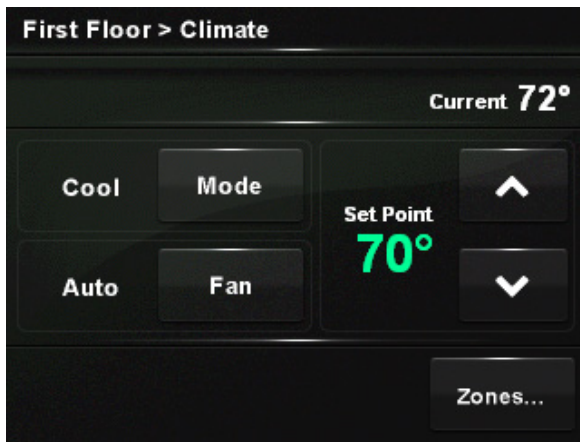

Layout - Home Activities

Layout - Music Server Browse

Layout - Music Server Rooms

Layout - Music Server

Quick Key - Climate 1 Main

Quick Key - Climate 2 Zones

Quick Key - Lights 1 Scenes

Quick Key - Lights 2 Detail

Quick Key - Lights 3 Rooms

Quick Key - Security