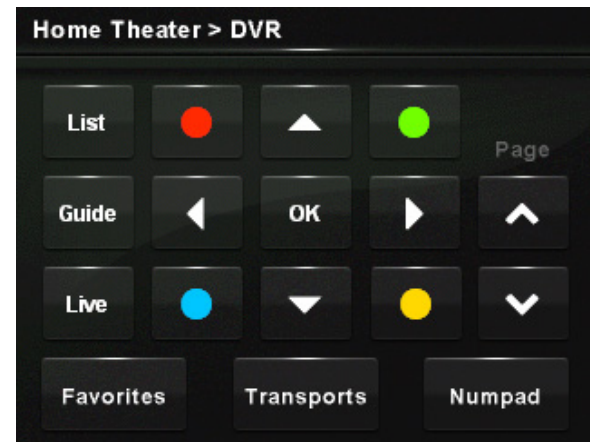

\_clipboard - Popup

\_clipboard a

Alert - Please Wait

Alert - Shutdown

Layout - DVR Favs

Layout - DVR Numpad

Layout - DVR Transports

Layout - DVR

Layout - Home Activities

Layout - Music Server Browse

Layout - Music Server Rooms

Layout - Music Server

Quick Key - Climate 1 Main

Quick Key - Climate 2 Zones

Quick Key - Lights 1 Scenes

Quick Key - Lights 2 Detail

Quick Key - Lights 3 Rooms

Quick Key - Security