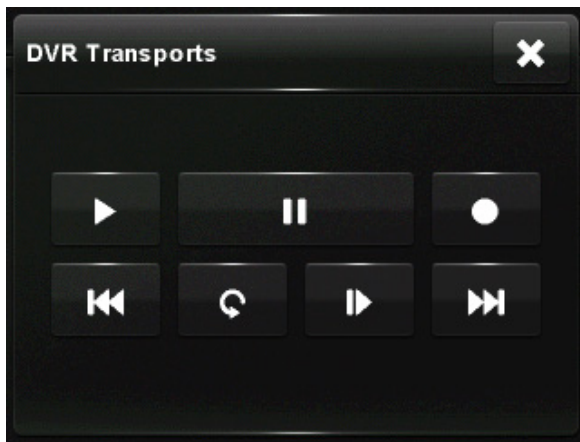

\_clipboard - Popup

\_clipboard a

Alert - Please Wait

Alert - Shutdown

Layout - DVR Favs

Layout - DVR Numpad

Layout - DVR Transports

Layout - DVR

Quick Key - Lights 3 Rooms

Quick Key - Security