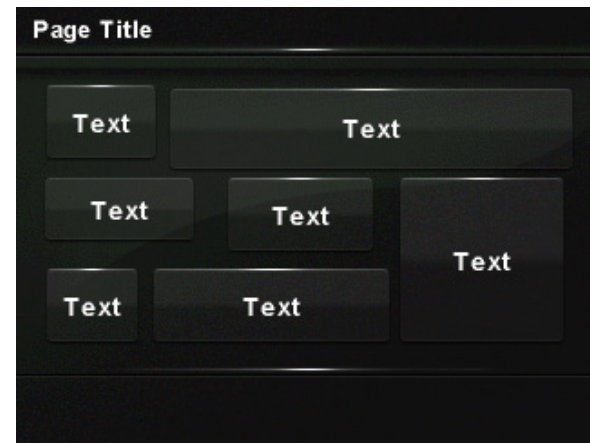

\_clipboard - Popup

\_clipboard a

Alert - Please Wait

Alert - Shutdown

Layout - DVR Favs

Layout - DVR Numpad

Layout - DVR Transports

Layout - DVR

Layout - Home Activities

Layout - Music Server Browse

Layout - Music Server Rooms

Layout - Music Server

Quick Key - Climate 1 Main

Quick Key - Climate 2 Zones

Quick Key - Lights 1 Scenes

Quick Key - Lights 2 Detail

Quick Key - Lights 3 Rooms

Quick Key - Security