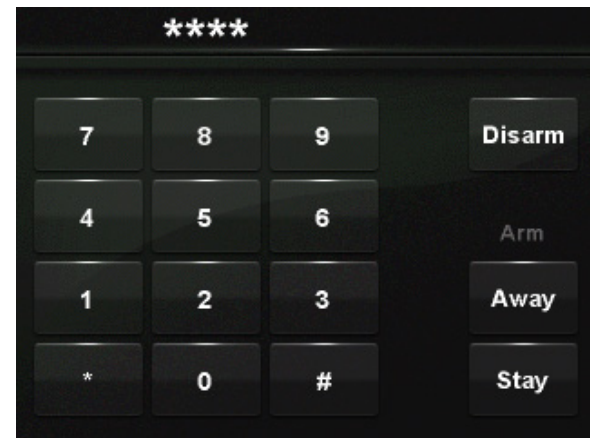

Layout - Home Activities

Layout - Music Server Browse

Layout - Music Server Rooms

Layout - Music Server

Quick Key - Climate 1 Main

Quick Key - Climate 2 Zones

Quick Key - Lights 1 Scenes

Quick Key - Lights 2 Detail

Quick Key - Lights 3 Rooms

Quick Key - Security