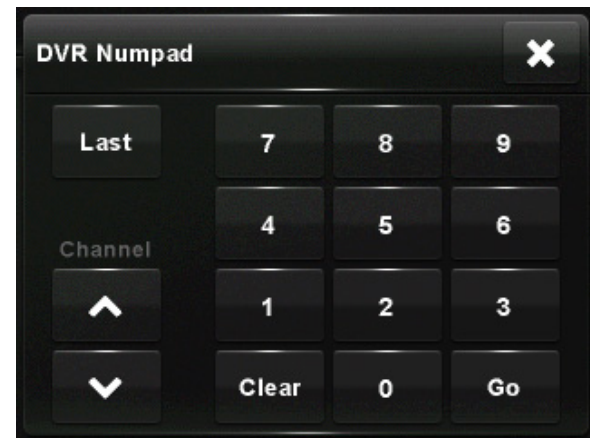

\_clipboard - Popup

\_clipboard a

Alert - Please Wait

Alert - Shutdown

Layout - DVR Favs

Layout - DVR Numpad

Layout - DVR Transports

Layout - DVR

Layout - Home Activities

Layout - Music Server Browse

Layout - Music Server Rooms

Layout - Music Server

Quick Key - Climate 1 Main

Quick Key - Climate 2 Zones

Quick Key - Lights 1 Scenes

Quick Key - Lights 2 Detail

Quick Key - Lights 3 Rooms

Quick Key - Security